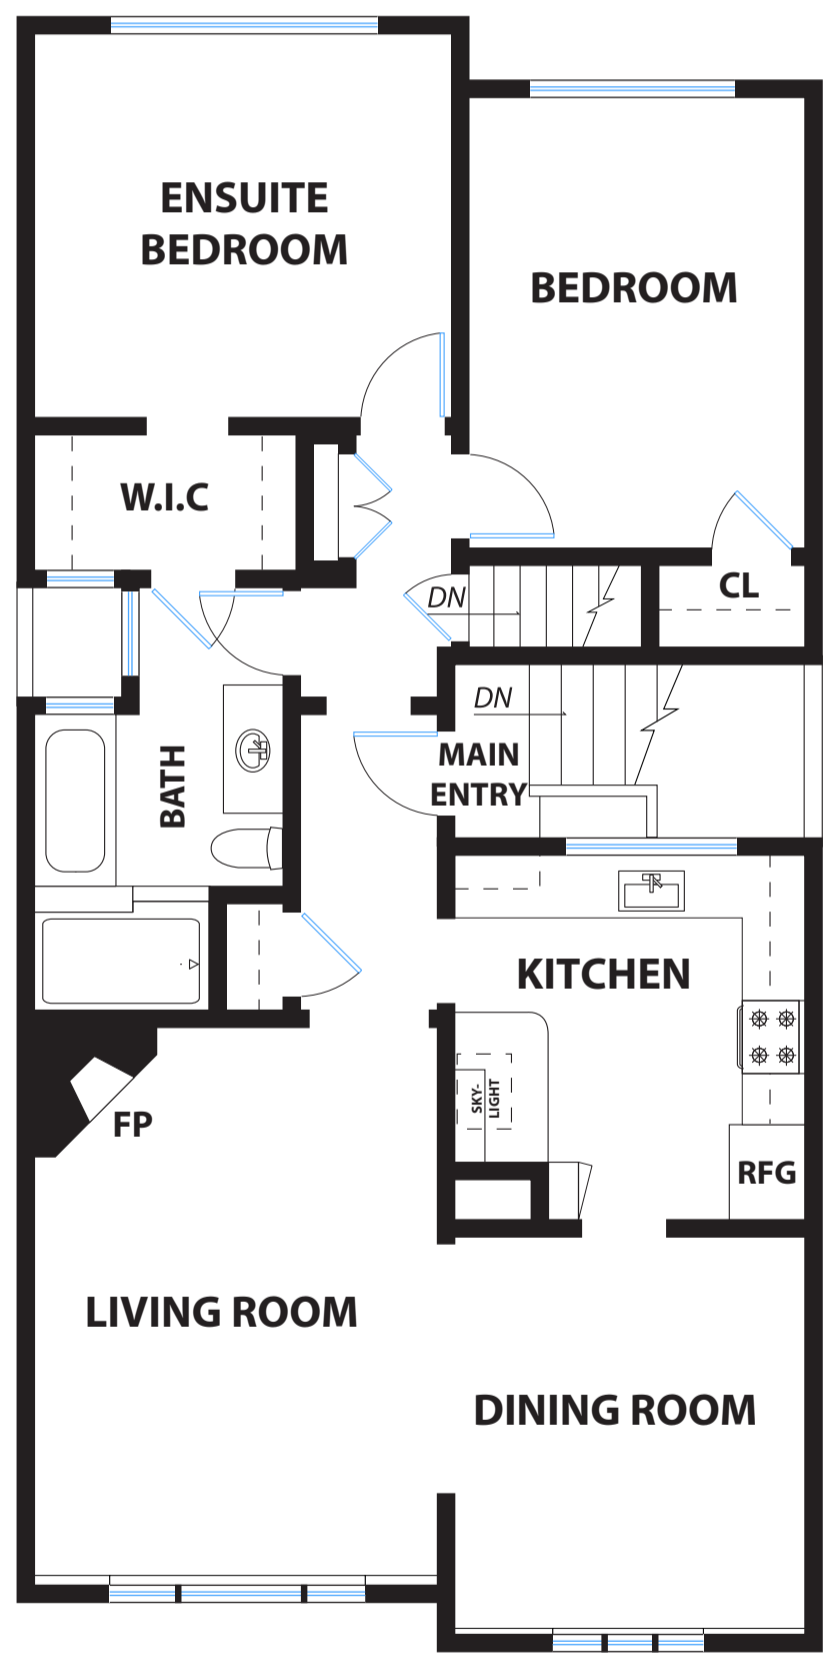

# 842 TERESITA BOULEVARD

### PROPERTY SQ FT INFORMATION

MEASUREMENTS CALCULATED TO THE EXTERIOR WALLS

LIVING SPACE: 1438 SQ FT

\* Lower Level: 279 Sq Ft

\* Main Level: 1159 Sq Ft

LOWER LEVEL

MAIN LEVEL

DISCLAIMER: RENDERING BY OPEN HOMES PHOTOGRAPHY. ALL MEASUREMENTS ARE APPROXIMATE AND MAY NOT BE EXACT. DO NOT RELY ON THE ACCURACY OF THIS FLOOR PLAN WHEN DETERMINING THE PRICE OF A PROPERTY OR MAKING DECISIONS REGARDING BUYING OR SELLING OF PROPERTIES WITHOUT INDEPENDENT VERIFICATION.