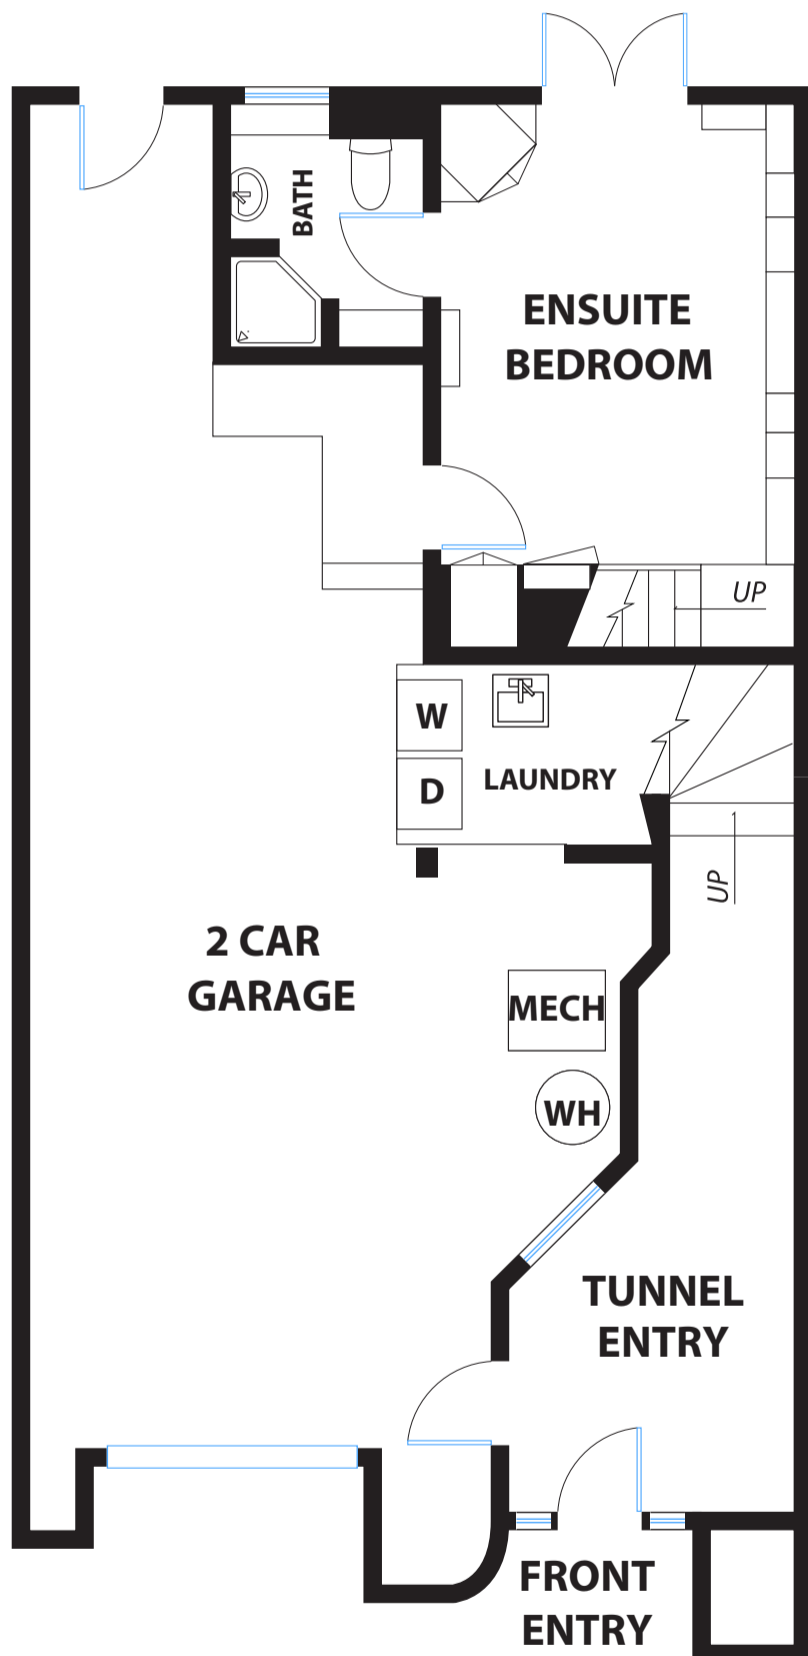

# 842 TERESITA BOULEVARD

## SAN FRANCISCO

### PROPERTY SQ FT INFORMATION

MEASUREMENTS CALCULATED TO THE EXTERIOR WALLS

LIVING SPACE: 1438 SQ FT

\* Lower Level: 279 Sq Ft

\* Main Level: 1159 Sq Ft

LOWER LEVEL

MAIN LEVEL

DISCLAIMER: RENDERING BY OPEN HOMES PHOTOGRAPHY. ALL MEASUREMENTS ARE APPROXIMATE AND MAY NOT BE EXACT. DO NOT RELY ON THE ACCURACY OF THIS FLOOR PLAN WHEN DETERMINING THE PRICE OF A PROPERTY OR MAKING DECISIONS REGARDING BUYING OR SELLING OF PROPERTIES WITHOUT INDEPENDENT VERIFICATION.